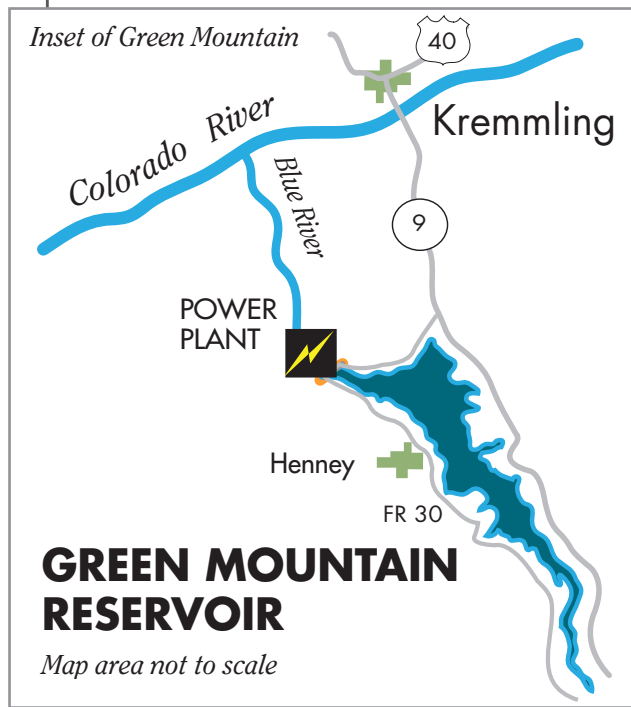

West Slope Collection System

Legend

- C-BT Reservoirs
- City/Town
- Canal
- Pipeline/Conduit
- Tunnel
- Dam
- Power Plant
- Pump Plant

Map not to scale