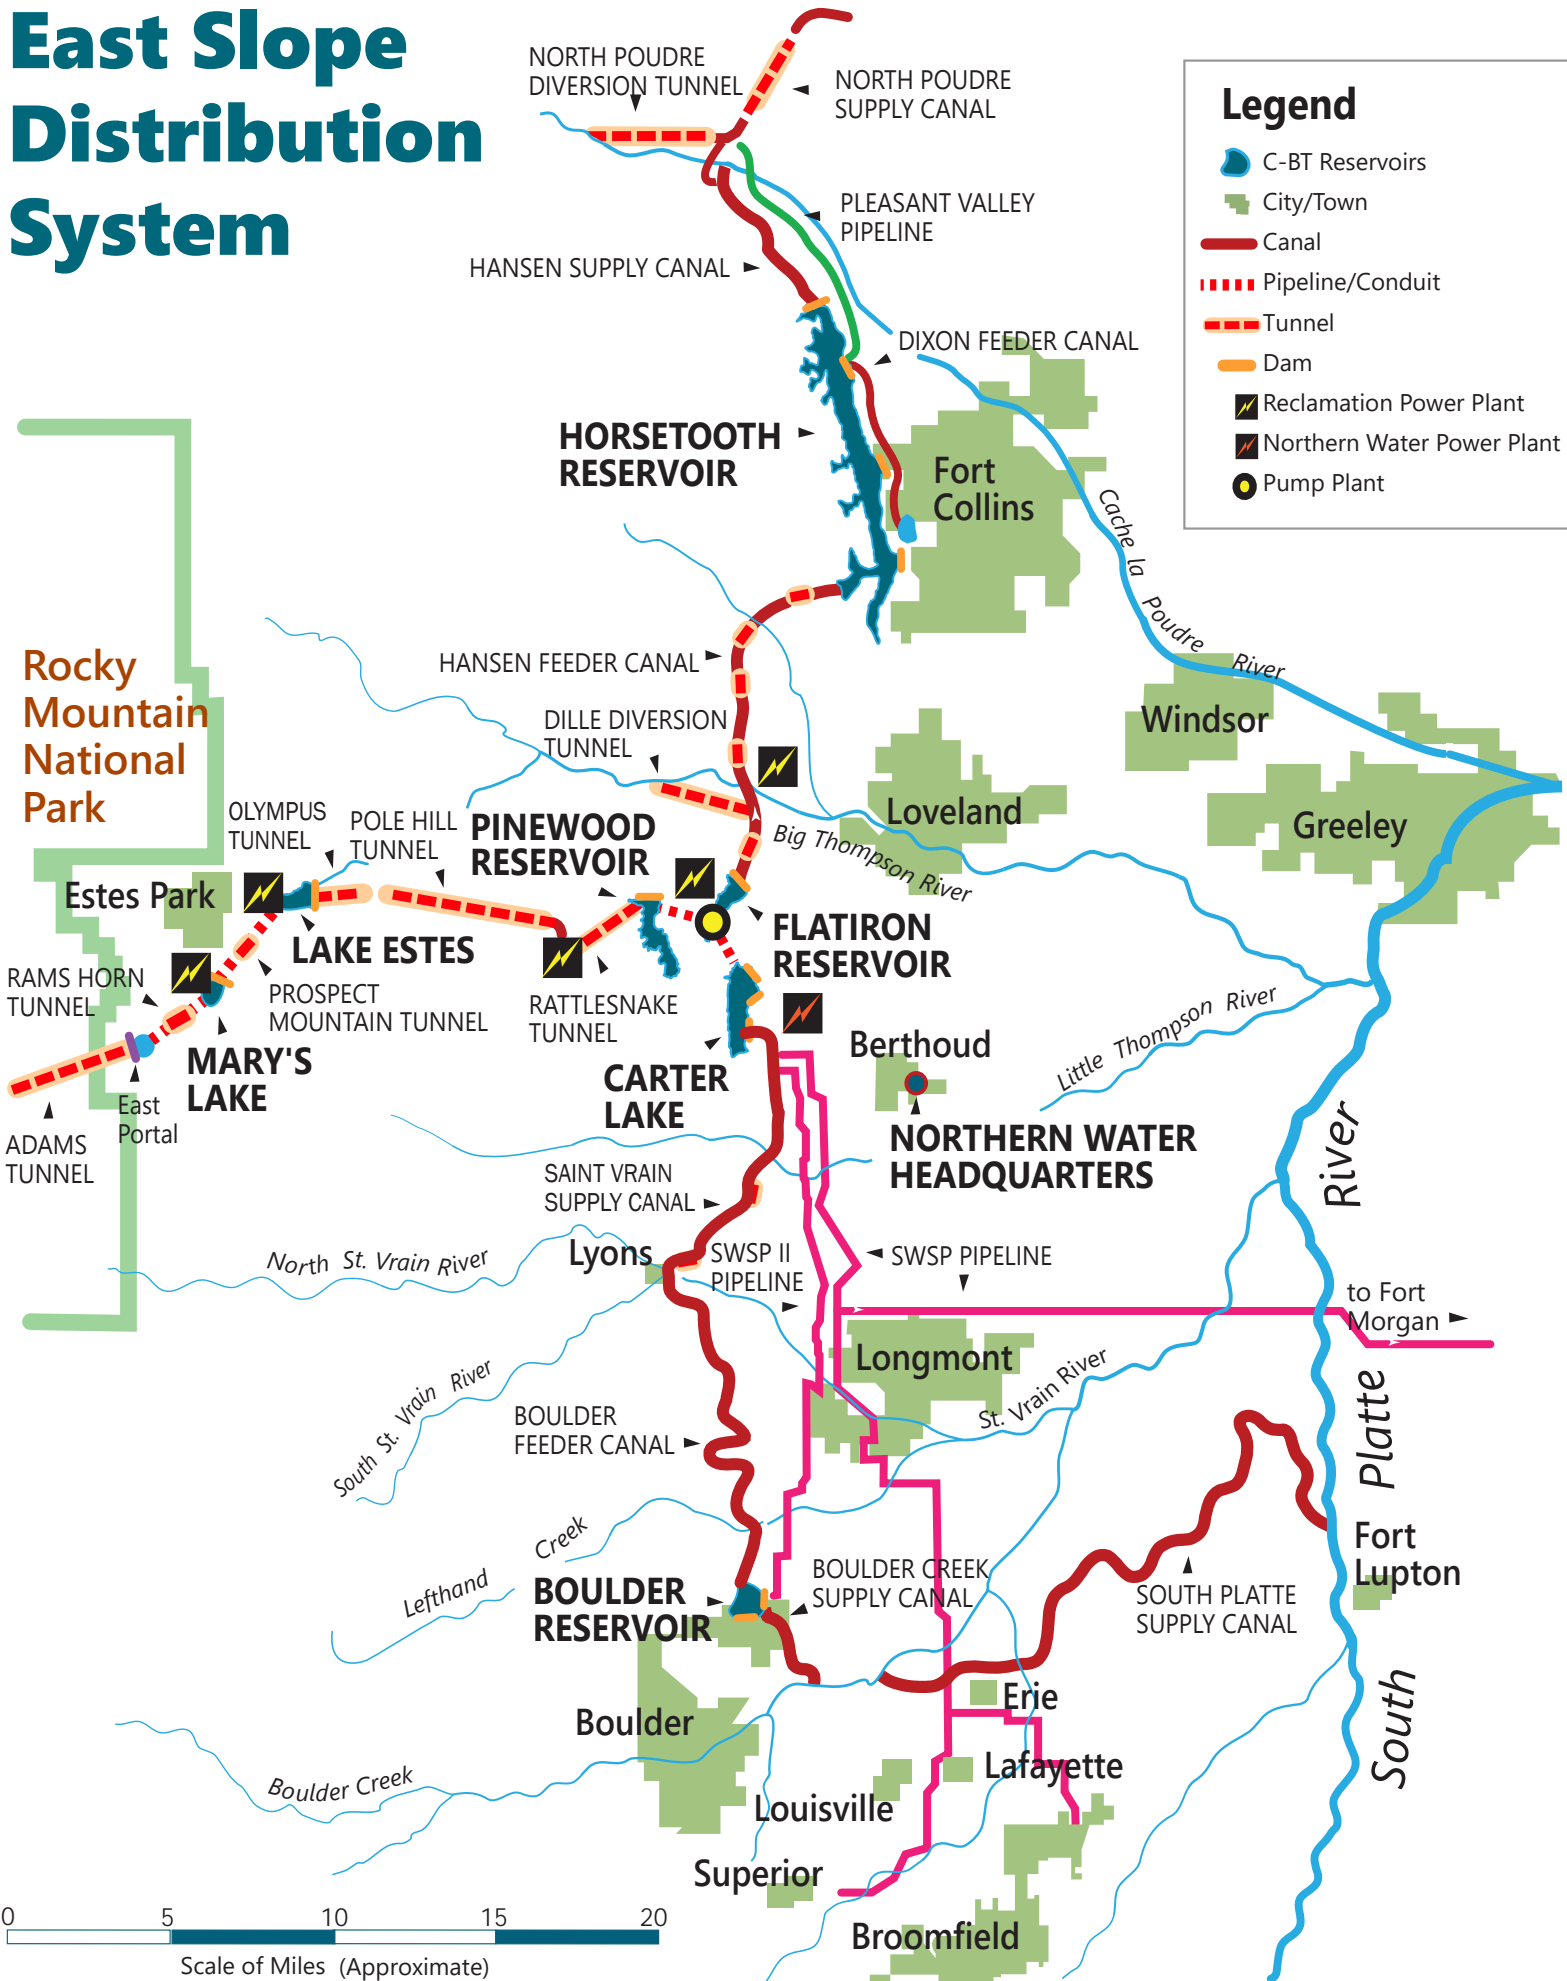

# East Slope Distribution System

### Legend

- C-BT Reservoirs
- City/Town
- Canal
- Pipeline/Conduit
- Tunnel
- Dam
- Reclamation Power Plant
- Northern Water Power Plant
- Pump Plant